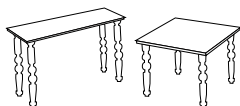

Coffe Table _16070
Packing: 1 pc / € 99,00
cm. 40 x 40 h. 30 ≈
15.8" x 15.8" h. 11.8" ≈
White / Black

Coffe Table _16071
Packing: 1 pc / € 99,00
cm. 25 x 65 h. 40 ≈
9.8" x 25.6" h. 15.7" ≈
White / Black

- page 8 -