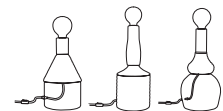

MRND

Design: Elena Salmistraro
Material: Glass, porcelain,
cork, wood

Dina
Table lamp _07934
Packing: 1 pc / € 145,00
ø cm. 15,5 h. 29,5 ≈ ø
6.1" h. 11.6" ≈

Anna
Table lamp _07933
Packing: 1 pc / € 145,00
ø cm. 16 h. 39,5 ≈ ø 6.3"
h. 15.3" ≈

Maria Teresa Table lamp
Packing: 1 pc / € 145,00
_07932 ø cm. 19 h. 36,5
≈ ø 7.5" h. 14.3" ≈

Dimmable 120V 60Hz /
230V 50Hz

For indoor use only
Led Light bulb not included
Max 230V 50Hz - 60W

We recommend to use SELETTI
Dimmable bulbs type E27 - G80
4W - 230V - 50 Hz - 350 lumen
WARM WHITE
Item 07180