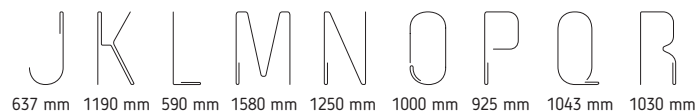

Packing: 1 pc / € 109,00

h. cm. 20 ≈ - h. 7.9" ≈

For indoor use only

Led light bulbs included

G30 - E12 - 0,1W - 3V

2300K - 3 lumen

Input 110/230V - 50/60Hz

Output DC 3V - 2,4W

NEON ART

Design: Selab

Material: Neon tube glass

Alphabet lamp _01422

(A > Z 0 > 9 &! ? → @ ♥ #)

Packing: 1 pc / € 52,00

h. 17 / 23 ≈ - h. 6.7" / 9" ≈

Indoor use only - Intended use
for home decoration only, not for
professional use.

Transformer sold separately

EU version: 230V - 50Hz

USA version: 110V - 60Hz

2Kv transformer max 3 letters

_01423 (EU)

Packing: 1 pc / € 65,00

4Kv transformer max 3 letters

_01427 (USA)

Packing: 1 pc / €

6Kv transformer 7-9 letters

_01424 (EU) _01428 (USA)

Packing: 1 pc / € 105,00 10Kv

transformer 12-14 letters

_01425 (EU) _01429 (USA)

Packing: 1 pc / € 130,00

The number can vary according to
the type of letters used to
compose the sign

Extension cord mt. 3 ≈ _01426

Packing: 1 pc / € 28,00

ALPHAFONT

Design: BBMDS

Material: Glass

Hanging neon lamp _01462

Packing: 1 pc / € 72,00

h. cm. 35 ≈ - h. 15.7" ≈

For indoor use

Neon can be used outdoor only
when in place of the concrete
"ALPHACRETE" letters

ALPHACRETE

Design: BBMDS

Material: Concrete, glass

Alphabet neon lamp _01415

Packing: 1 pc / € 129,00

h. cm. 40 ≈ - h. 15.7" ≈

For outdoor / indoor use

Hanging / Standing neon lamp

The lamps require the use of one
or more transformers

INSTRUCTIONS VALID FOR BOTH ALPHAFONT AND ALPHACRETE

THE MEASUREMENTS REFER TO THE LINEAR DEVELOPMENT OF NEON

If you buy the single letter you need the following transformer:

Transformer _01463 - 2Kv - 110-230 50/60Hz

Max 2 mt. ≈ - 6.5 ft. ≈

Choose your letters and add up the relative measurements, their
total will show which transformer is suited to the desired composition.

2KV

Transformer _01463

Packing: 1 pc / € 66,00

2Kv Max 2 Mt. ≈ - 6.5 ft. ≈

EU version: 230V - 50Hz

USA version: 110V - 60Hz

6KV

Transformer _01464

Packing: 1 pc / € 115,00

6Kv Max 5 mt. ≈ - 16 ft. ≈

EU version: 230V - 50Hz

USA version: 110V - 60Hz

10KV

Transformer _01465

Packing: 1 pc / € 140,00

10Kv Max 8 mt. ≈ - 26 ft. ≈

EU version: 230V - 50Hz

USA version: 110V - 60Hz